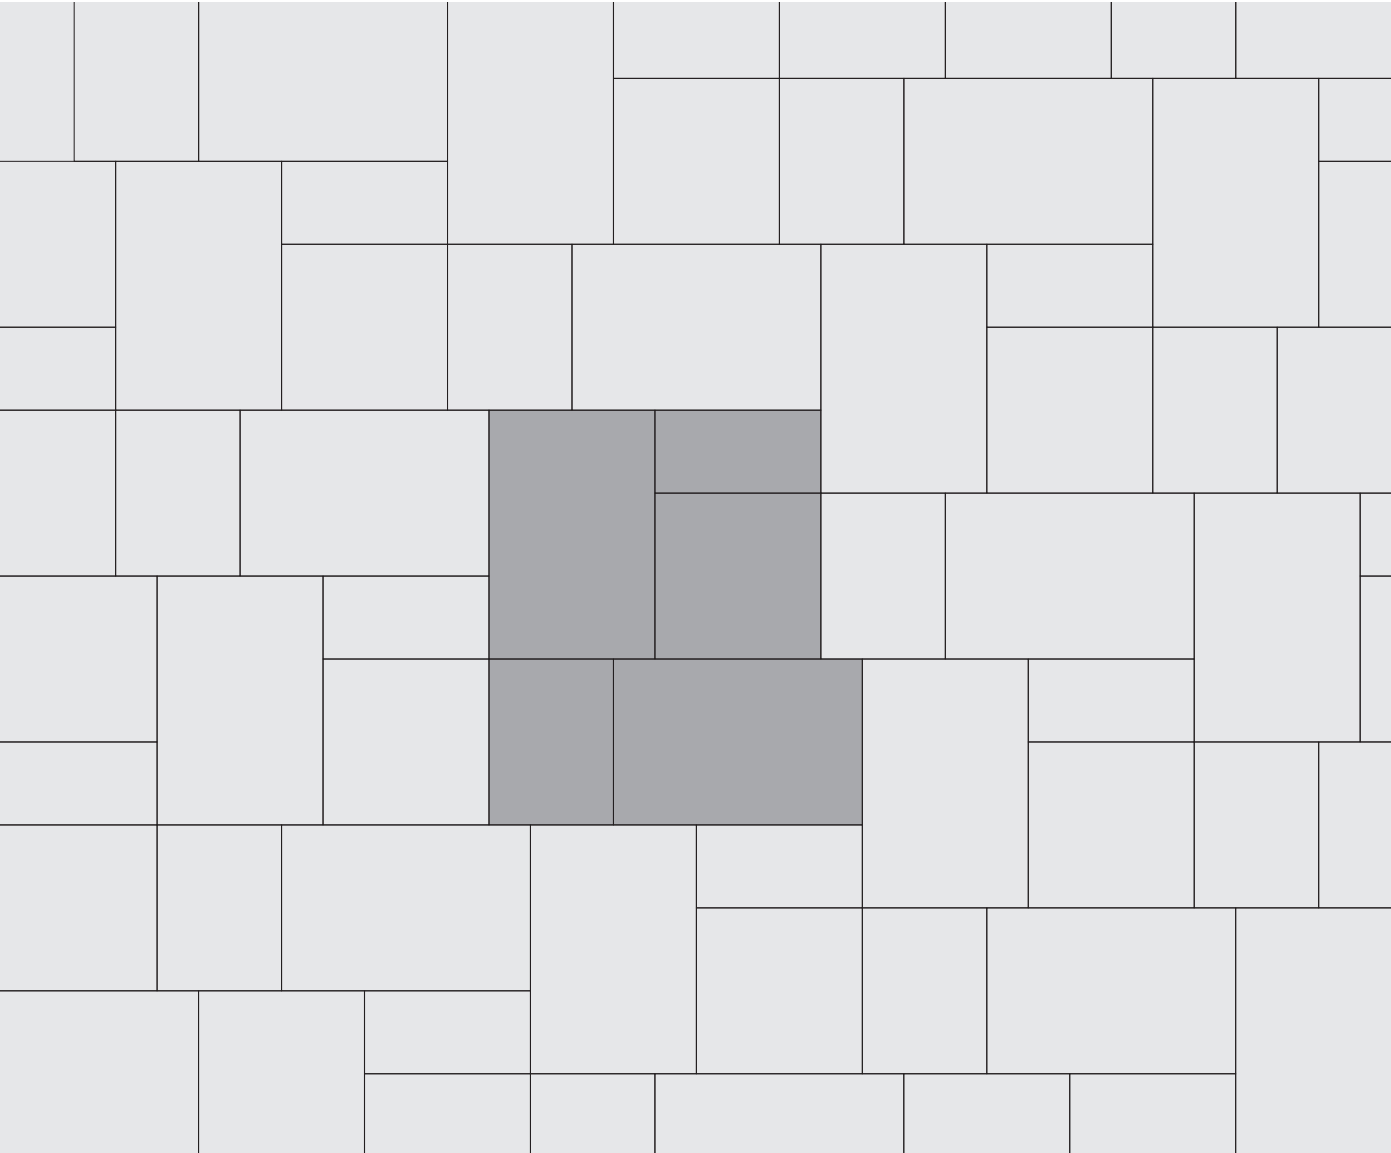

NATURAL STONE

PATTERN E

10% 12 x 24" **14%** 18 x 24" **19%** 24 x 24" **57%** 24 x 36"

Shaded area represents repeatable pattern.

NOTE: Some patterns may not necessarily reflect the percentages of stone sizes within a particular bundle configuration. In some cases you may have extras in one or more of the sizes. This must be accounted for in your planning and design.