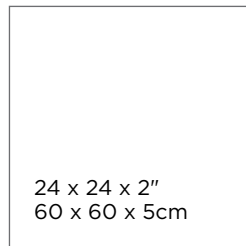

AVAILABLE SIZES

ALSO AVAILABLE IN 3 SIZE RANDOM CRATE

Not suitable for vehicular applications. **Note:** All measurements are nominal.