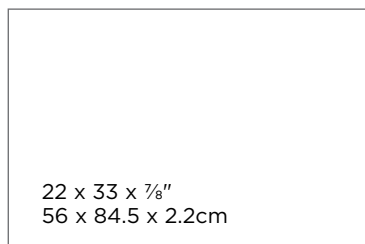

AVAILABLE SIZES

Not suitable for vehicular applications. **Note:** All measurements are nominal.