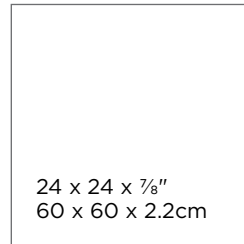

Legato Premixes 26

AUTUMN HARVEST

SANDSTONE

AVAILABLE SIZES

- | Buff, gold and brown with hint of grey
- | Riven surface
- | Natural edge
- | Quarried in India

COPING, STEP AND PILLAR CAP		AVAILABLE SIZES			
	Natural Edge Coping	12 x 48 x 2" 30 x 120 x 5cm	12 x 72 x 2" 30 x 183 x 5cm	16 x 48 x 2" 40 x 120 x 5cm	16 x 72 x 2" 40 x 183 x 5cm
	Fullnose Coping	12 x 48 x 2" 30 x 120 x 5cm	12 x 72 x 2" 30 x 183 x 5cm		
	Natural Edge Step	16 x 48 x 6" 40 x 120 x 15cm	16 x 72 x 6" 40 x 183 x 15cm		
	Pillar Cap	24 x 24 x 2.5" 60 x 60 x 6.4cm			